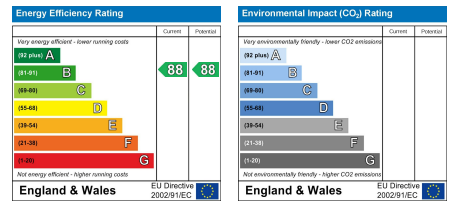

MONTH  
RENT

£250 gift card  
of your choice

Deposit free  
option available

Edenfields, Doncaster, DN3

£1,195 Per Month

**Ascend**

Built on higher standards

Unit F22 Photon House, Percy Street, Leeds, LS12 1EG  
 Tel: 0113 487 5850  
 Email: leeds@ascendproperties.com  
 www.ascendproperties.com